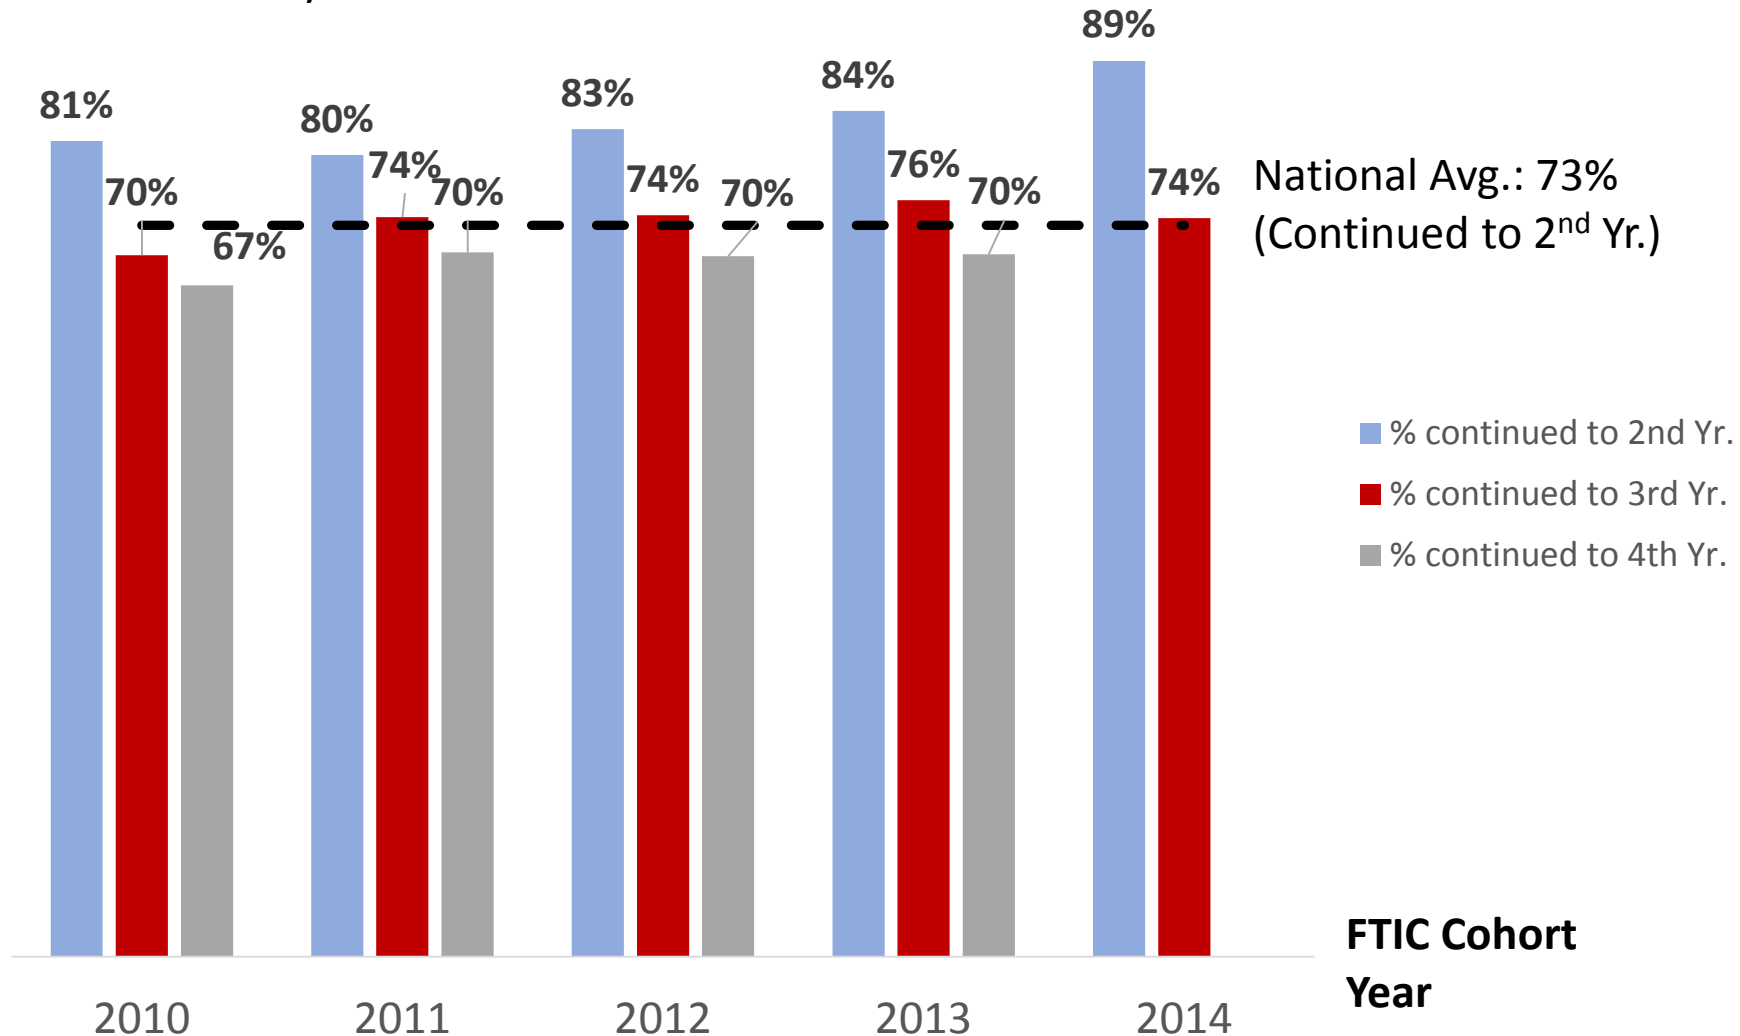

# Undergraduate Retention

Over the last 5 years the University has been able to retain, on average, 84% of its FTIC populations for their entire Freshman year; with an average of 73% continuing through to the start of their Junior year, and an average of 70% continuing on to their Senior year.

# Undergraduate Graduation Rates

Note: 4-Year graduation rate is common metric reported by all institutions for external surveys and to IPEDS. 6-year graduation data for Fall 2011 and 2012 classes are not yet available. \*Latest available data from the National Center for Education Statistics for Fall 2007 cohort. **Source:** [www.nces.ed.gov](http://www.nces.ed.gov)