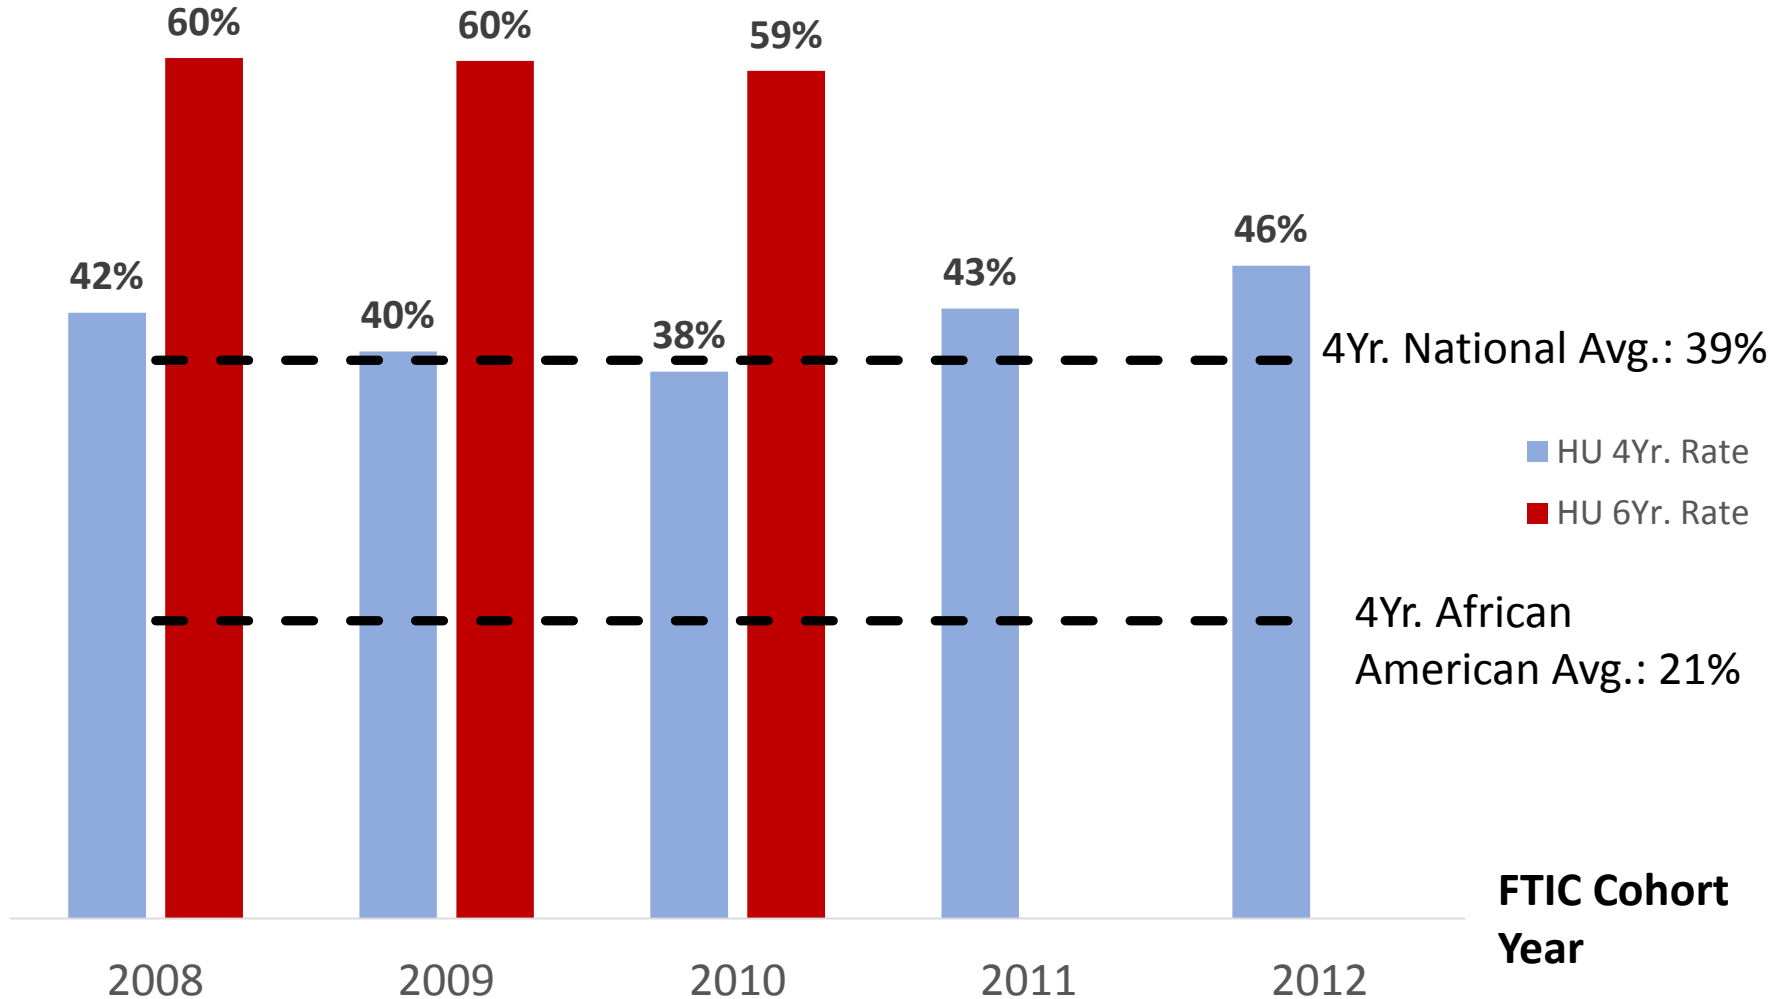

# Undergraduate Retention

Over the last 5 years the University has been able to retain, on average, 84% of its FTIC populations for their entire Freshman year; with an average of 73% continuing through to the start of their Junior year, and an average of 70% continuing on to their Senior year.

# Undergraduate Graduation Rates

Note: 4-Year graduation rate is common metric reported by all institutions for external surveys and to IPEDS. 6-year graduation data for Fall 2011 and 2012 classes are not yet available. \*Latest available data from the National Center for Education Statistics for Fall 2007 cohort. **Source:** [www.nces.ed.gov](http://www.nces.ed.gov)