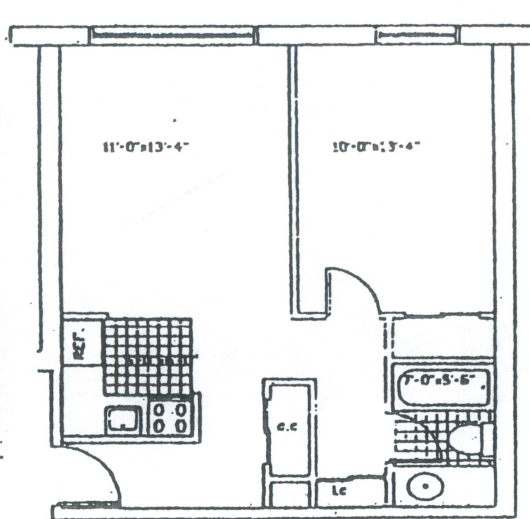

EFFICIENCY UNIT TYPE A
402 sq. ft.

ONE BEDROOM TYPE B2
483 sq. ft.

**TWO BEDROOM TYPE C
OR TRIPLE STUDIO**
739 sq. ft.

DOUBLE STUDIO TYPE B
483 sq. ft.

THREE BEDROOM TYPE E
1058 sq. ft. (offered to graduates only)

HOWARD UNIVERSITY
HOWARD PLAZA TOWERS
2251 Sherman Avenue, N.W., Rm #P-12, Washington, D.C. 20001