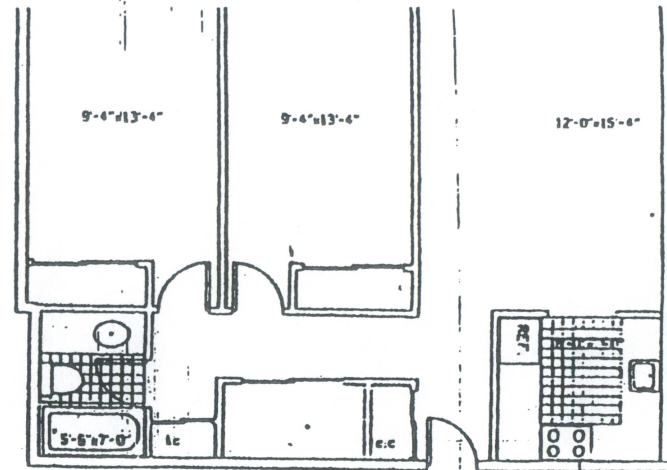

EFFICIENCY UNIT TYPE A
402 sq. ft.

ONE BEDROOM TYPE B2
483 sq. ft.

**TWO BEDROOM TYPE C
OR TRIPLE STUDIO**
739 sq. ft.

DOUBLE STUDIO TYPE B
483 sq. ft.

THREE BEDROOM TYPE E
1058 sq. ft. (offered to graduates only)

HOWARD UNIVERSITY
HOWARD PLAZA TOWERS
2251 Sherman Avenue, N.W., Rm #P-12, Washington, D.C. 20001