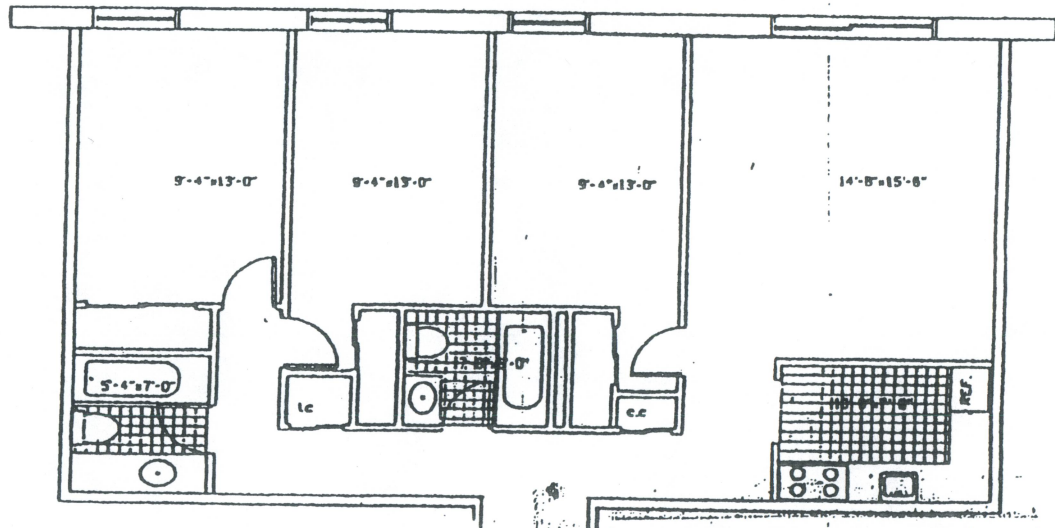

EFFICIENCY UNIT TYPE A
402 sq. ft.

ONE BEDROOM TYPE B2
483 sq. ft.

**TWO BEDROOM TYPE C
OR TRIPLE STUDIO**
739 sq. ft.

DOUBLE STUDIO TYPE B
483 sq. ft.

THREE BEDROOM TYPE E
1058 sq. ft. (offered to graduates only)

HOWARD UNIVERSITY
HOWARD PLAZA TOWERS
2251 Sherman Avenue, N.W., Rm #P-12, Washington, D.C. 20001