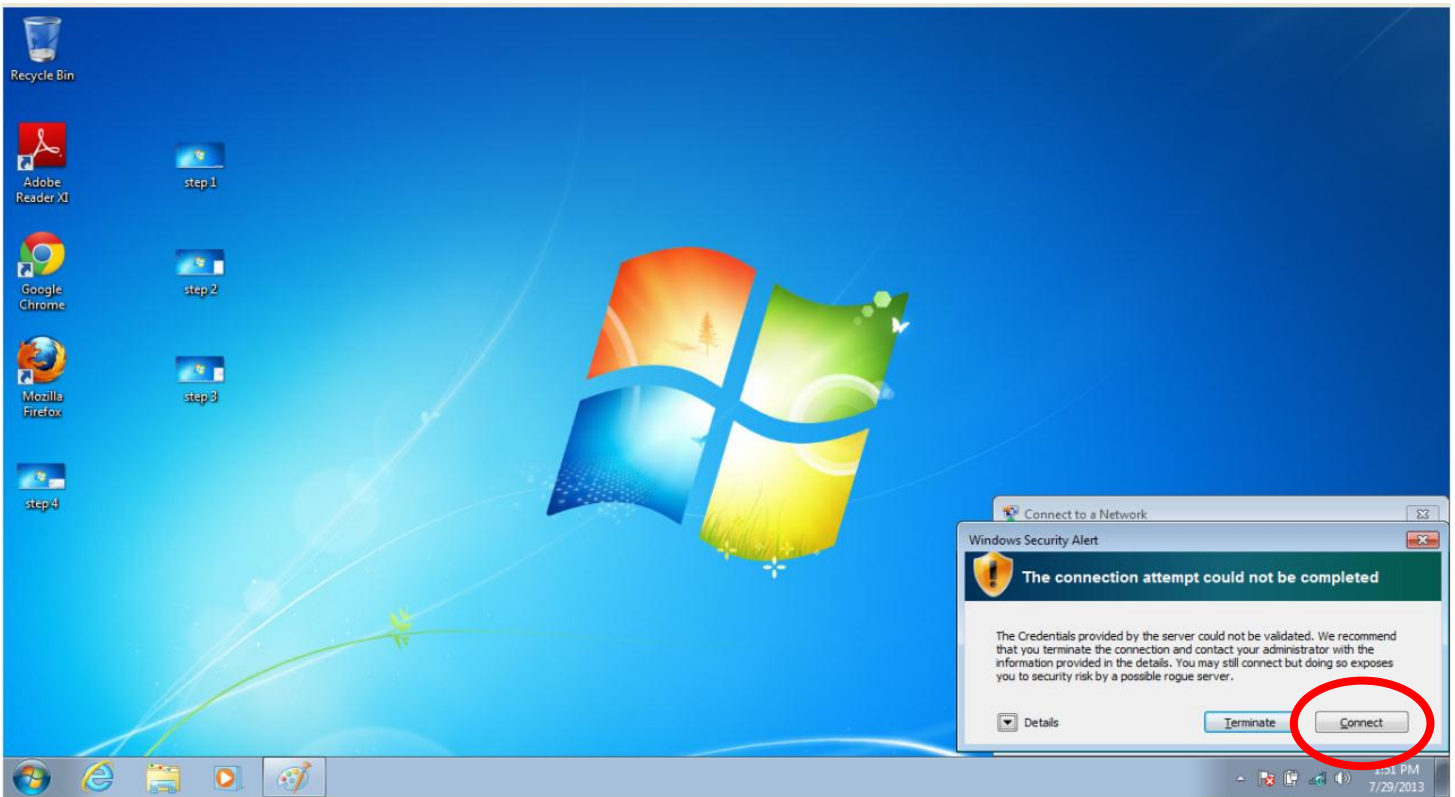

Setup HU Wireless Connection on Windows 7 & Windows 8 Computer

1. Click on the **wireless icon** in the lower right-hand corner of the Desktop

2. Click **HOWARD**

3. Click the **Connect** button

4. Enter your Network user name and password.