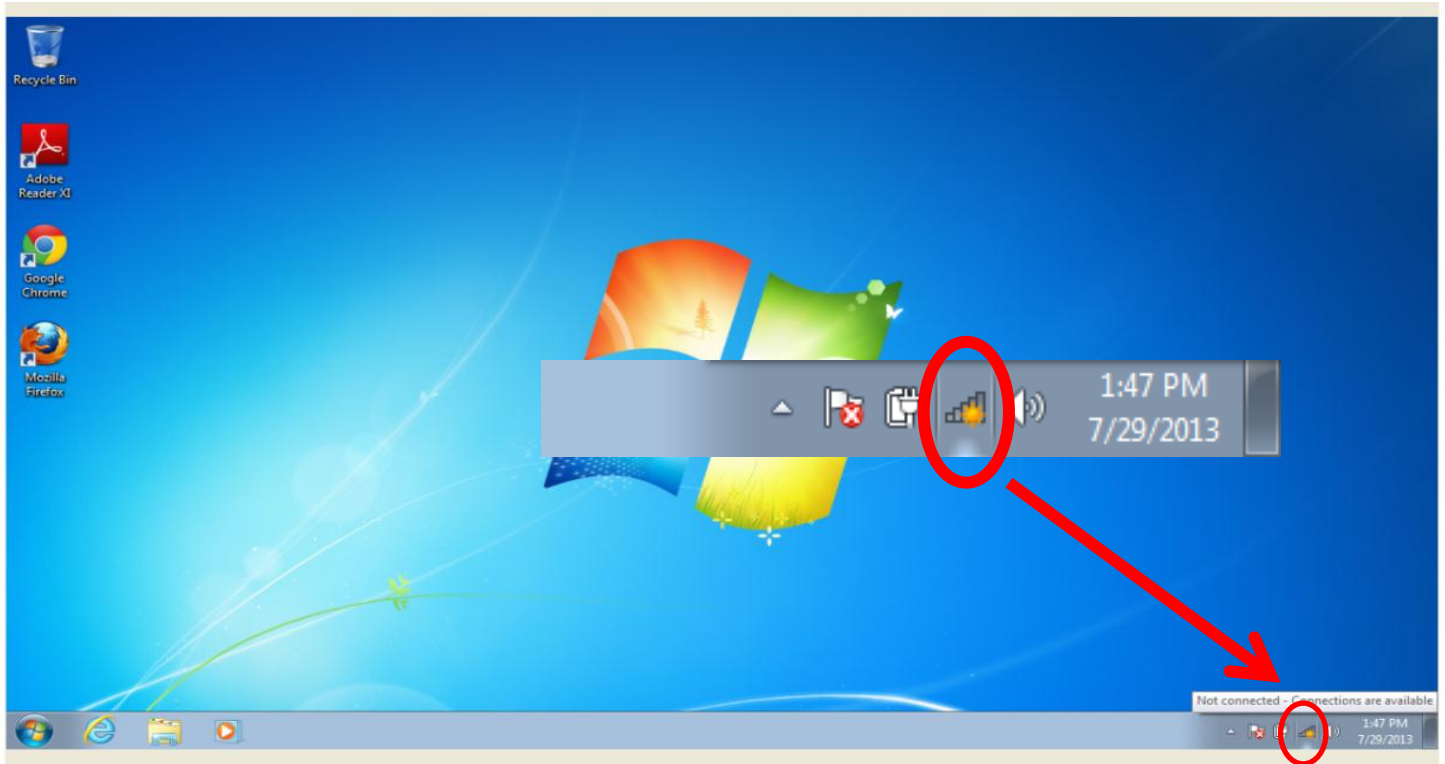

Setup HU Wireless Connection on Windows 7 & Windows 8 Computer

1. Click on the **wireless icon** in the lower right-hand corner of the Desktop

2. Click **HOWARD**

3. Click the **Connect** button

4. Enter your Network user name and password.